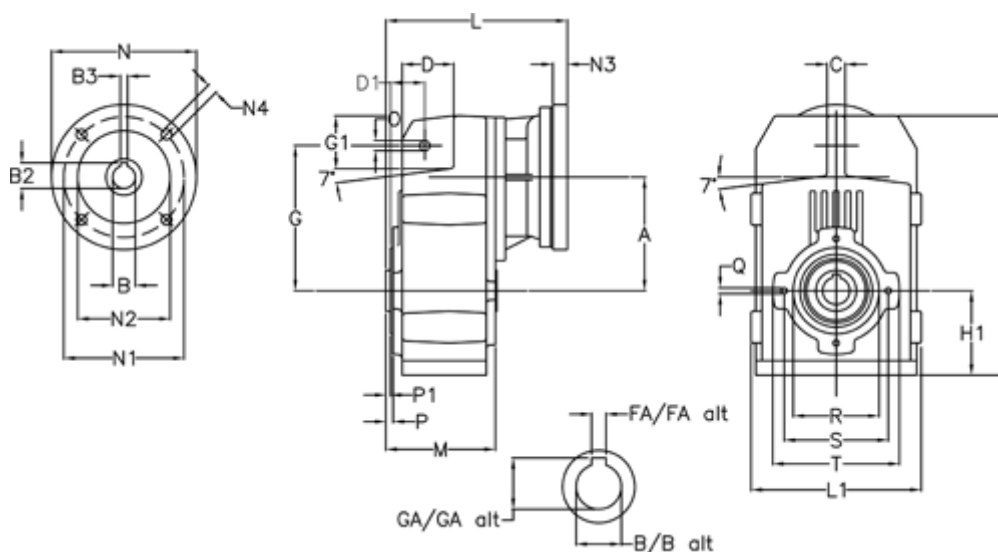

Article number: 29560215593230

Description: Shaft mounted gear
A253H35-155,9-P80B5

Measures

A = 128.75	FA = 10	M = 135.5	Q = M10x14
B = 35	G = 162	N = 200	R = 110
B1 = 19	G1 = 58.0	N1 = 165	S = 130
B2 = 21.8	GA = 38.3	N2 = 130	T = 150
B3 = 6	H = 290.5	N4 = M10x20	
C = 20	H1 = 93.5	O = 13	
D = 57.0	L = 232.5	P = 6.0	
D1 = 43.5	L1 = 188	P1 = 3.5	